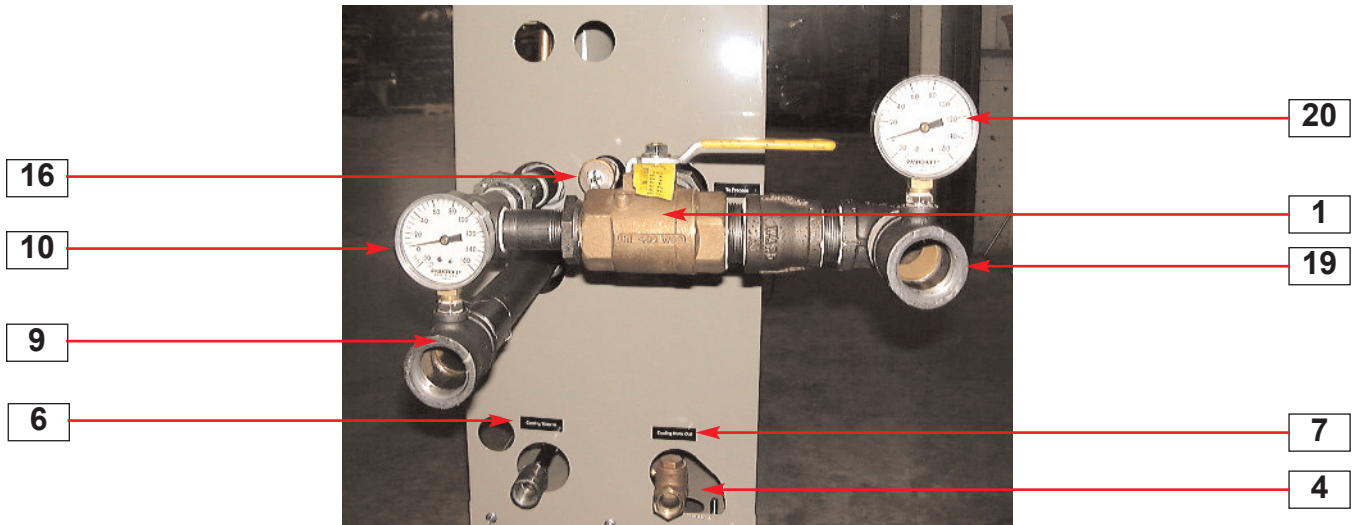

Parts Identification Guide
PIH004/0205

vacuTrac

Vacutrac

- | | |
|------------------------|-----------------------------|
| 1. 3-Way Valve | 13. Heater Tank |
| 4. Check Valve | 15. Motor Drip Cover |
| 6. Cooling In | 16. Pressure Relief Valve |
| 7. Cooling Out | 17. Pump Motor |
| 8. Drain Plug | 19. To Process |
| 9. From Process | 20. To Process Gauge |
| 10. From Process Gauge | 21. To Process Thermocouple |
| 12. Heater | |

Vacutrac

- 2. Air Separator Tank
- 3. Casters (6)
- 5. Cool Out Valve
- 11. From Process Thermocouple
- 14. Jet Pump
- 18. Reservoir - 3 Gal
- 22. Water Make-up Valve
- 23. Pump Data Tag