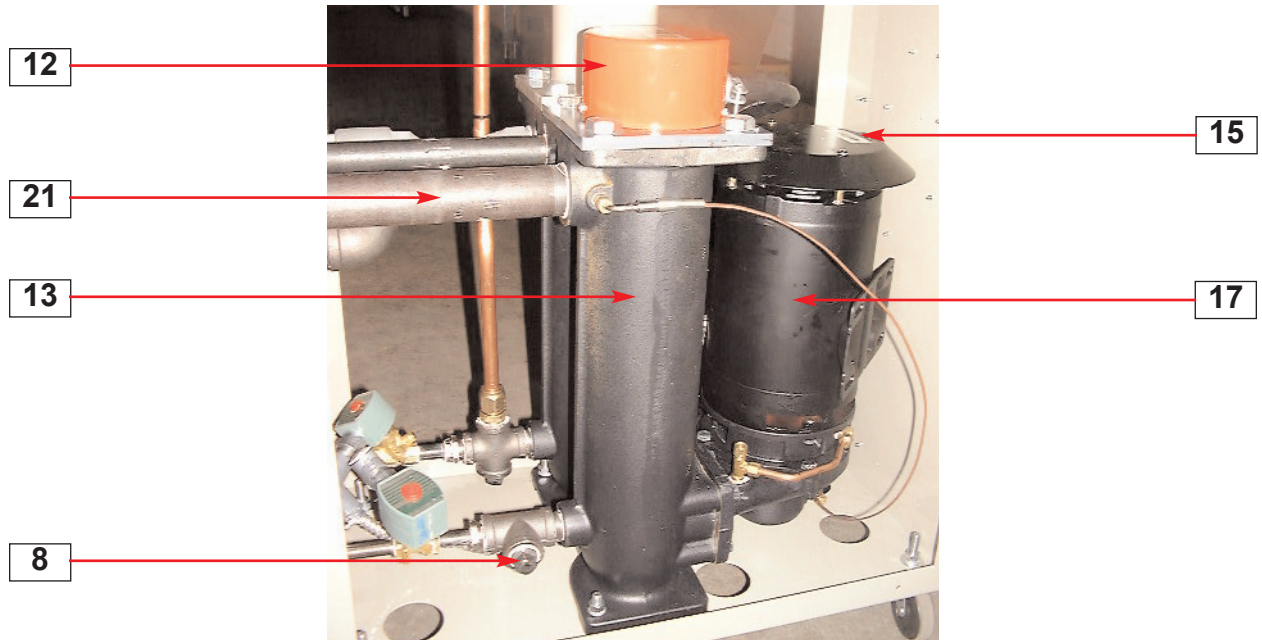

Parts Identification Guide
PIH004/0205

vacuTrac

Vacutrac

- | | |
|------------------------|-----------------------------|
| 1. 3-Way Valve | 13. Heater Tank |
| 4. Check Valve | 15. Motor Drip Cover |
| 6. Cooling In | 16. Pressure Relief Valve |
| 7. Cooling Out | 17. Pump Motor |
| 8. Drain Plug | 19. To Process |
| 9. From Process | 20. To Process Gauge |
| 10. From Process Gauge | 21. To Process Thermocouple |
| 12. Heater | |

Vacutrac

- 2. Air Separator Tank
- 3. Casters (6)
- 5. Cool Out Valve
- 11. From Process Thermocouple
- 14. Jet Pump
- 18. Reservoir - 3 Gal
- 22. Water Make-up Valve
- 23. Pump Data Tag