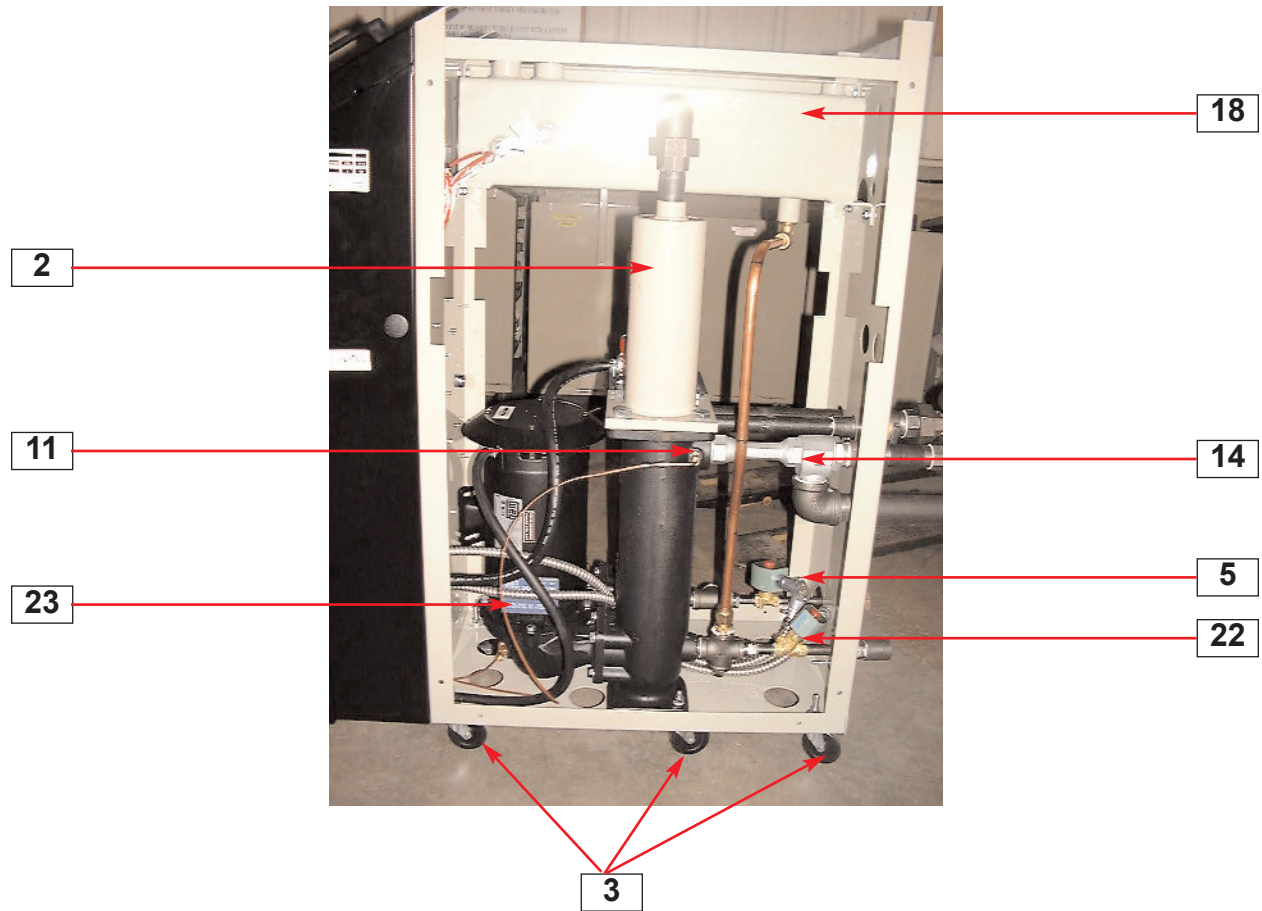

Parts Identification Guide
PIH004/0205

vacuTrac

Vacutrac

- | | |
|------------------------|-----------------------------|
| 1. 3-Way Valve | 13. Heater Tank |
| 4. Check Valve | 15. Motor Drip Cover |
| 6. Cooling In | 16. Pressure Relief Valve |
| 7. Cooling Out | 17. Pump Motor |
| 8. Drain Plug | 19. To Process |
| 9. From Process | 20. To Process Gauge |
| 10. From Process Gauge | 21. To Process Thermocouple |
| 12. Heater | |

Vacutrac

- 2. Air Separator Tank
- 3. Casters (6)
- 5. Cool Out Valve
- 11. From Process Thermocouple
- 14. Jet Pump
- 18. Reservoir - 3 Gal
- 22. Water Make-up Valve
- 23. Pump Data Tag